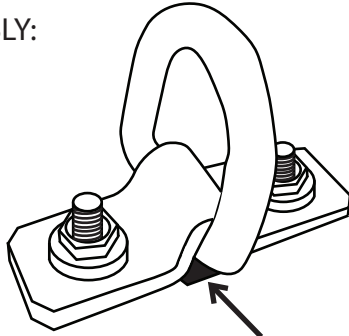

TRUCKBOSS Tie-Down Installation Guides

TBOSS-TD

Universal Tie-Down for TRUCKBOSS Decks

www.truckbossdecks.com

1-866-440-6800

INCLUDES:

(1x) D-Ring

(1x) D-Ring Bracket

(1x) Plastic Jam

(2x) 5/16 Serrated Flange Nut

(2x) 5/16 Carriage Bolt

ASSEMBLY:

NOTE: Plastic Jam inserted underneath D-Ring

TBOSS-SC-D-RING

Super-Clamp D-Ring for TRUCKBOSS Decks

www.truckbossdecks.com

1-866-440-6800

INCLUDES:

(1x) SC D-Ring

(2x) 5/16 Serrated Flange Nut

(2x) 5/16 Carriage Bolt

ASSEMBLY: